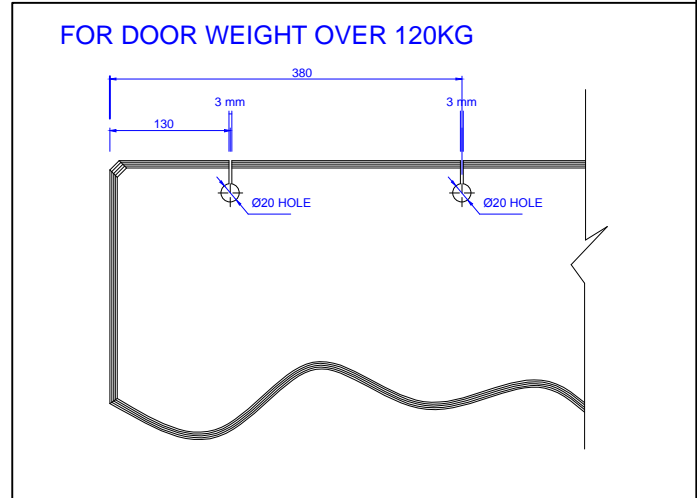

35 (FOR 10 -12mm GLASS)
40 (FOR 15 -19mm GLASS)

GLASS DOOR HEIGHT =
F.F.L TO UNDERSIDE
OF COWL + 50 - 10mm

NOTES:
 * Do not scale
 * Unless otherwise stated all dimensions in millimeters
 * FFL - Finished Floor Level (including carpets etc.)