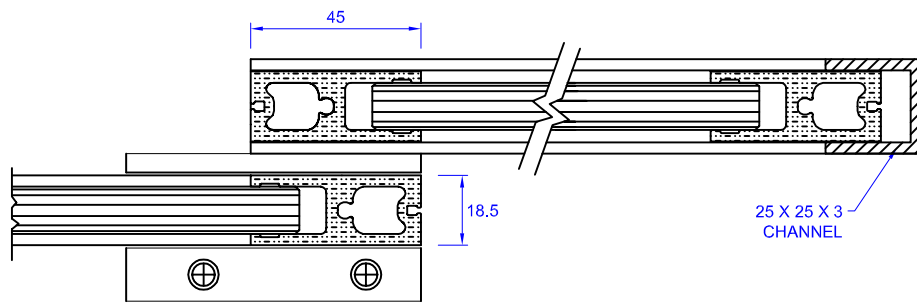

END VIEW

PLAN VIEW

NOTES:
 * Do not scale
 * Unless otherwise stated all dimensions in millimeters
 * FFL - Finished Floor Level (including carpets etc.)

AUTOINGRESS
 AUTOMATIC DOORS

SCALE
1 : 2

DATE
15/12/09

TITLE
**LS220B SAFETY-SLIM
 FRAMED DOOR & SIDELIGHT
 DETAILS**

DRG. NO.
Isl-bl005