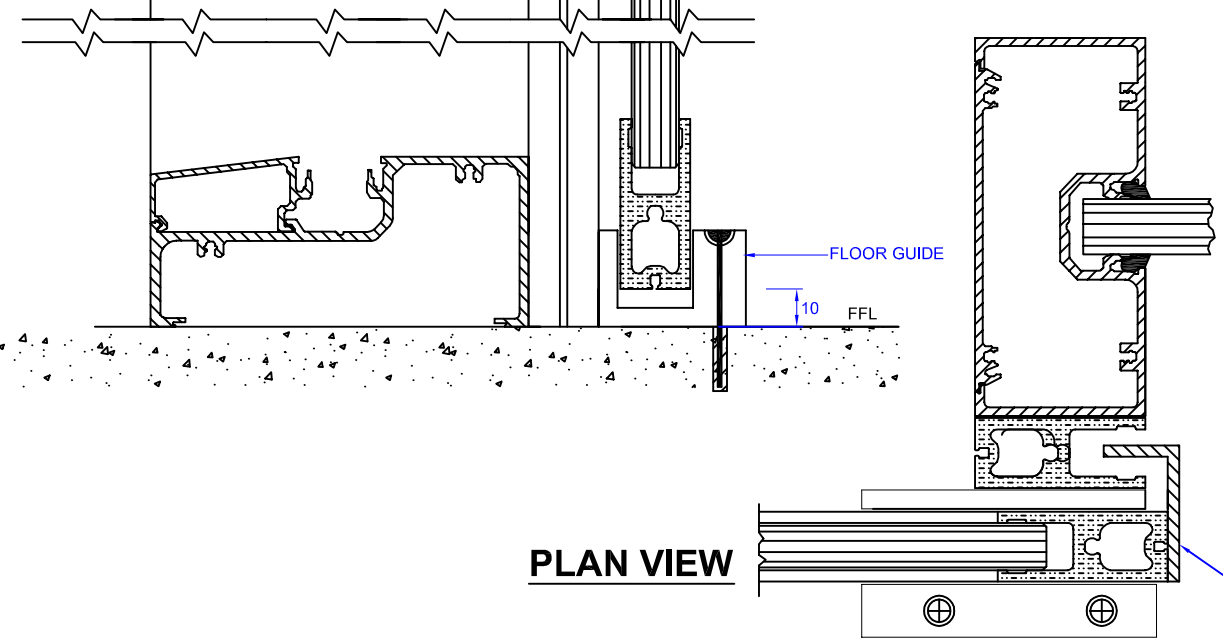

COVER PLATE

END VIEW

PLAN VIEW

NOTES:

- * Do not scale
- * Unless otherwise stated all dimensions in millimeters
- * FFL - Finished Floor Level (including carpets etc.)

SCALE 1 : 2

DATE 15/12/09

TITLE LS220B SAFETY-SLIM FRAMED DOOR DETAIL ONTO STD ALUMINIUM FRAMED SHOPFRONT WITH INTERLOCK

DRG. NO. Isl-bl008