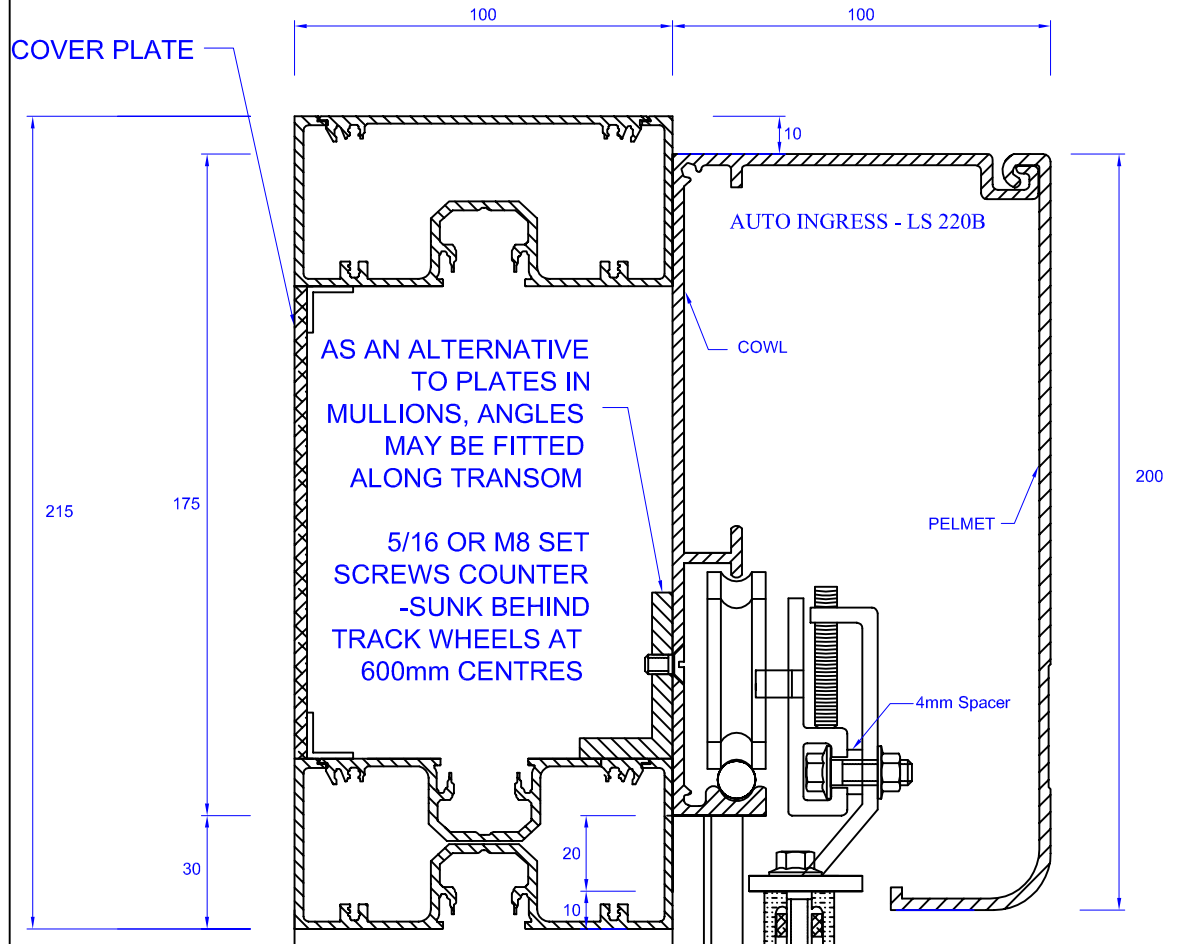

COVER PLATE

END VIEW

PLAN VIEW

NOTES:

- * Do not scale
- * Unless otherwise stated all dimensions in millimeters
- * FFL - Finished Floor Level (including carpets etc.)

SCALE 1 : 2

DATE 15/12/09

TITLE LS220B SAFETY-SLIM FRAMED DOOR DETAIL ONTO STD ALUMINIUM FRAMED SHOPFRONT WITH INTERLOCK

DRG. NO. Isl-bl008