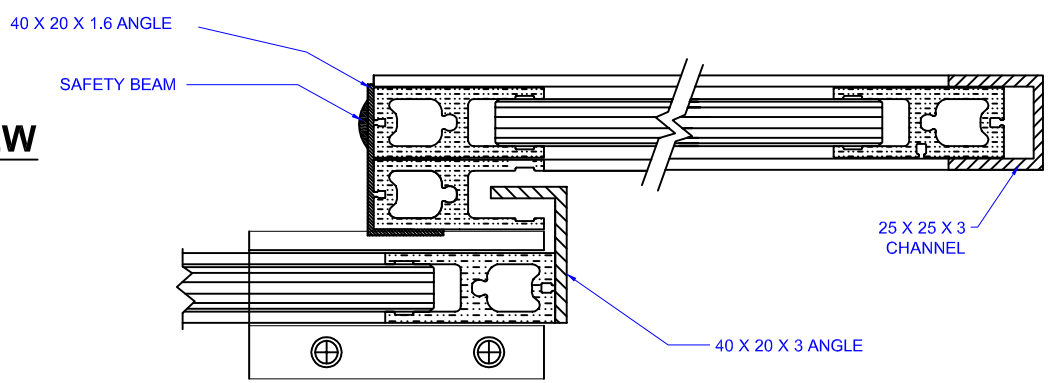

END VIEW

PLAN VIEW

NOTES:
 * Do not scale
 * Unless otherwise stated all dimensions in millimeters
 * FFL - Finished Floor Level (including carpets etc.)

AUTOINGRESS
 AUTOMATIC DOORS

SCALE
1 : 2

DATE
15/12/09

TITLE
**LS220B SAFETY-SLIM
 FRAMED DOOR DETAIL & SS
 SIDE LIGHT WITH INTERLOCK**

DRG. NO.
Isl-bl009