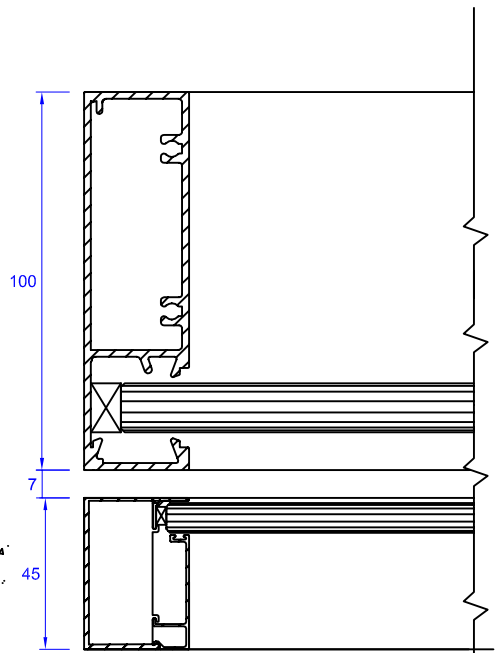

END VIEW

PLAN VIEW

NOTES:
 * Do not scale
 * Unless otherwise stated all dimensions in millimeters
 * FFL - Finished Floor Level (including carpets etc.)

AUTOINGRESS
 AUTOMATIC DOORS

SCALE
1 : 2

DATE
15/12/09

TITLE
LS220B FLUSH GLAZED DOOR AND FRAME

DRG. NO.
Isl-bl010