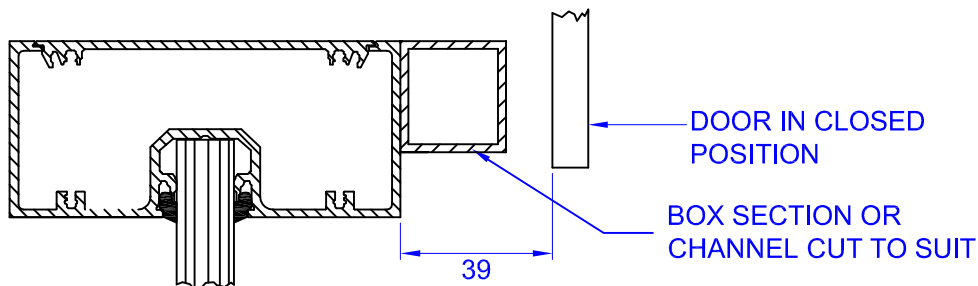

SECTION A-A

NOTES:

- * Do not scale
- * Unless otherwise stated all dimensions in millimeters
- * FFL - Finished Floor Level (including carpets etc.)

SCALE

1 : 2

DATE

15/12/09

TITLE

LS220 ELP
100mm LOW PROFILE BELT
GLASS DOOR ONTO ALUMINIUM FRAME

DRG. NO.

Isl-elp002