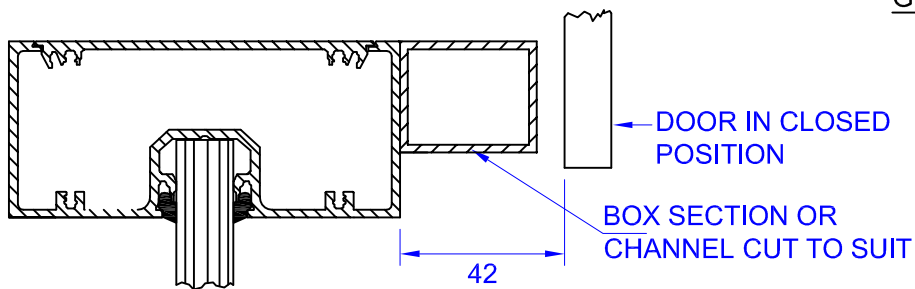

35 (FOR 10 -12mm GLASS)
 * 40 (FOR 15mm GLASS)

GLASS DRILLING DETAIL

SECTION A-A

NOTES: * Do not scale * Unless otherwise stated all dimensions in millimeters * FFL - Finished Floor Level (including carpets etc.)		TITLE
	SCALE	LS220 ELP 100mm LOW PROFILE BELT FRAMELESS GLASS DOOR ONTO ALUMINIUM FRAME
	DATE	DRG. NO.
	1 : 2	Isl-elp004
	12/05/10	